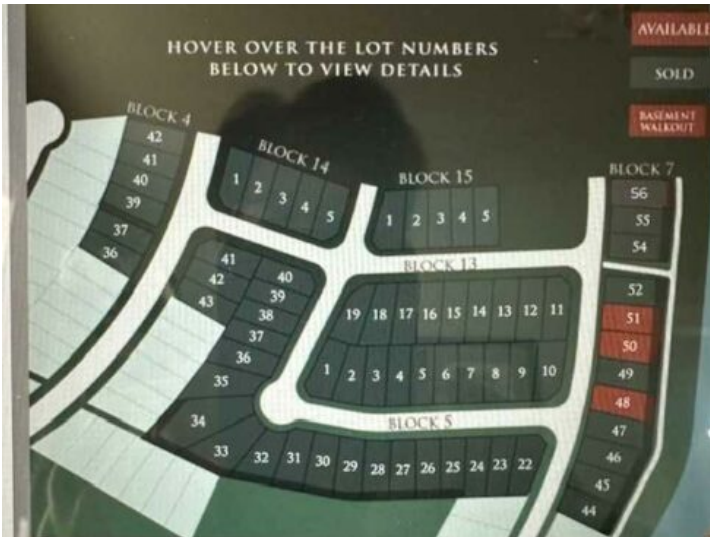

7029 85 Street  
Grande Prairie, Alberta

MLS # A2159722

**\$134,900**

Division: Signature Falls

Lot Size: 0.14 Acre

Lot Feat: -

By Town: -

LLD: -

Zoning: RR

Water: -

Sewer: -

Utilities: -

Welcome to the Community of Signature Falls! Beautiful family orientated community near a park, walking trails and schools. A proud neighborhood to call home. Build Your Dream Home. Owner is available to Build with numerous Floor Plans to choose from or Bring your own Dream Home Plans. Call your Realtor for more information today.